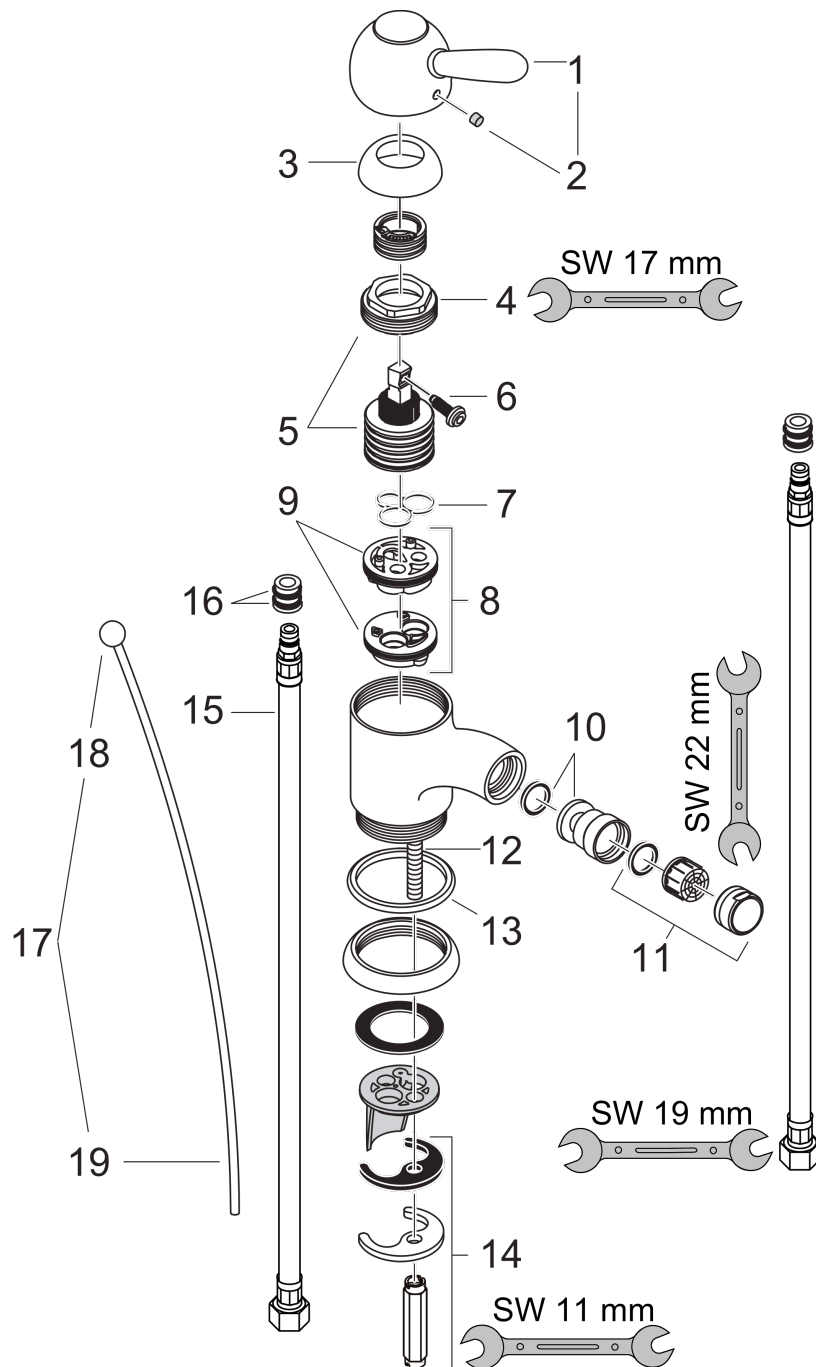

AXOR Carlton
Single lever bidet mixer with pop-up waste set
Surfaces: **Chrome/Gold Optic** Article Number: **17210090**

Exploded Drawing

Year of production: 10/10 - 12/17

AXOR Carlton
Single lever bidet mixer with pop-up waste set
 Surfaces: **Chrome/Gold Optic** Article Number: **17210090**

Spare part list

Year of production: **10/10 - 12/17**

Pos.	Description	Article Number	PC	PU
1	handle	17092090	16	1
2	screw cover	96338000	1	1
3	flange	94192990	12	1
4	nut	94194000	7	1
5	cartridge, assy	92730000	11	1
6	locking screw for handle	95140000	2	1
7	seal	95008000	3	1
8	adapter for cartridge	97762000	4	1
9	O-ring 35x2,5	96006000	1	1
10	ball joint	92036000	7	1
11	aerator M24x1 (7 l/min)	13085990	10	1
12	screw M8 x 68	97736000	2	1
13	deco-ring	97957990	11	1
14	fixing set	96016000	8	1
15	connection hose 450 mm M8x0,75 G3/8	97206000	8	1
16	pop up rod	92620990	11	1
17	diverter knob	94066990	5	1
18	O-ring 7x1,5	98422000	1	1
19	pull rod	94067000	6	1
a	pop up waste	94139000	98	1